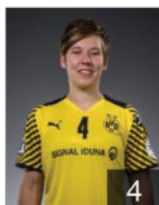

GER

Grijseels Alina

Position: Centre Back
Place of birth: Wesel
Date of birth: 12.04.1996
Height: 174 cm