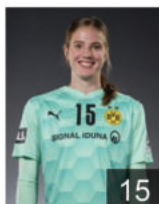

Position: Line Player
Place of birth: Hoofddorp
Date of birth: 06.01.1998
Height: 175 cm

 GER

Grijseels Alina

Position: Centre Back
Place of birth: Wesel
Date of birth: 12.04.1996
Height: 174 cm

 ESP

Gutiérrez Bermejo Jennifer

Position: Left Wing
Place of birth: Horgen
Date of birth: 20.02.1995
Height: 169 cm

 GER

Iker Lotte

Position: Back
Place of birth:
Date of birth: 16.04.2003
Height: -

 GER

Kohorst Madita

Position: Goalkeeper
Place of birth: Lohne
Date of birth: 14.10.1996
Height: 183 cm