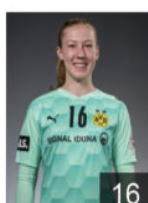

 NOR

Sando Mie Sophie

Position: Line Player
Place of birth: Tonsberg
Date of birth: 26.10.1993
Height: 182 cm

 JPN

Sasaki Haruno

Position: Left Back
Place of birth:
Date of birth: 26.02.1995
Height: -

 GER

Schwarz Lyna

Position: Centre Back
Place of birth:
Date of birth: 17.03.2004
Height: -

 GER

Zschocke Mia

Position: Left Back
Place of birth: Aschaffenburg
Date of birth: 28.05.1998
Height: 178 cm

 NED

Ten Holte Yara

Position: Goalkeeper
Place of birth: Amsterdam
Date of birth: 23.11.1999
Height: 175 cm