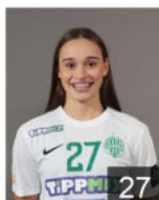

EUROPEAN CUP - PLAYERS LIST

EHF Champions League Women 2022/23

HUN FTC-Rail Cargo Hungaria

HUN

Kukely Anna

Position: Centre Back

Place of birth: Békéscsaba

Date of birth: 27.05.2003

Height: 173 cm