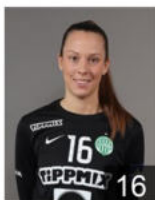

# EUROPEAN CUP - PLAYERS LIST

EHF Champions League Women 2022/23

WOMEN'S

 HUN FTC-Rail Cargo Hungaria

 HUN

**Biró Blanka**

Position: Goalkeeper  
Place of birth: Vac  
Date of birth: 22.09.1994  
Height: 186 cm