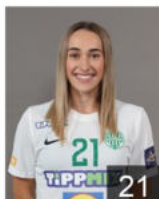

HUN

Márton Gréta

Position: Left Wing

Place of birth: Mohács

Date of birth: 03.10.1999

Height: 173 cm